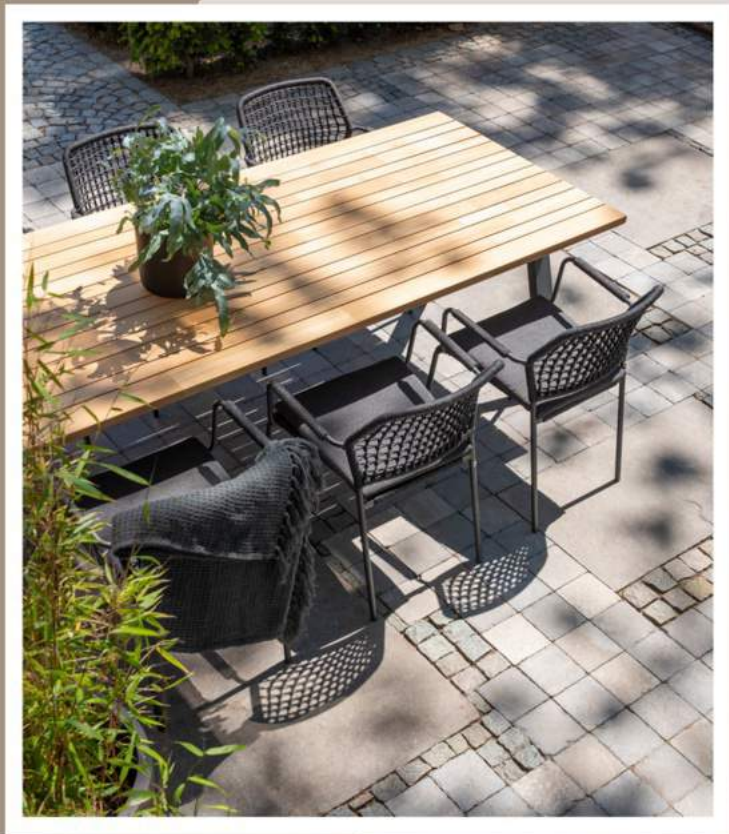

Do you have any questions about our garden furniture?

Reach us by e-mail!

info@unik-living.com

---

www.unik-living.com

+31 (0)485 - 745 790