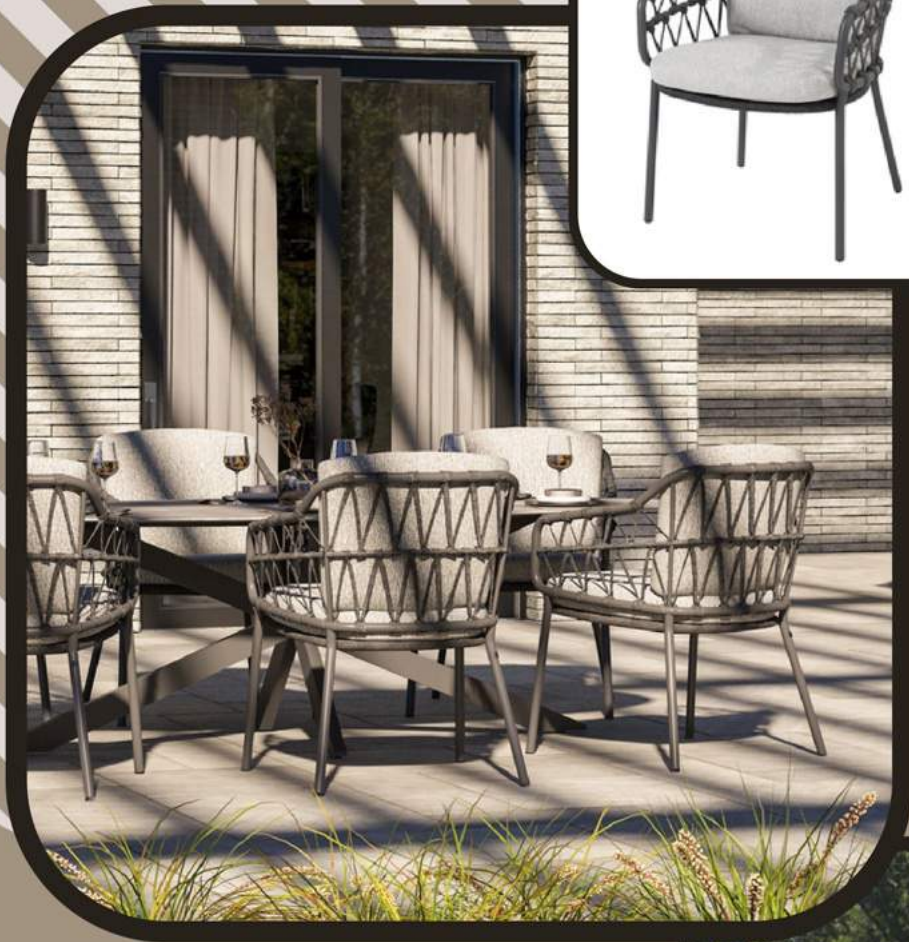

## Specifications:

Height: 79 cm

Width: 62 cm

Arm height: 66 cm

Sitting height: 49 cm

Colour: Anthracite

€509,-