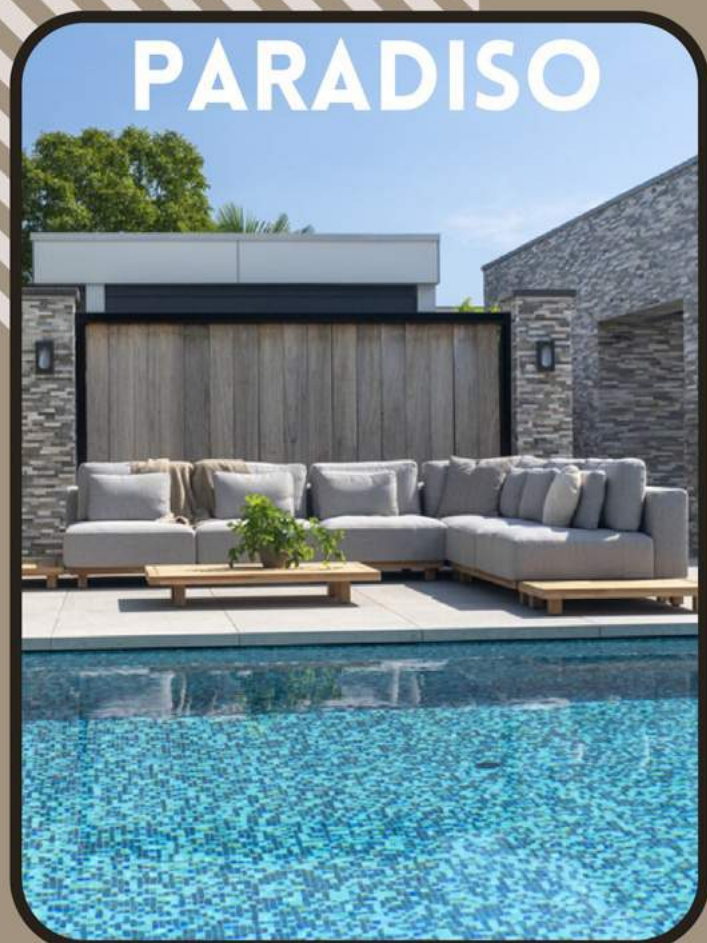

Height: 77 cm

Width: 562 cm

Depth: 87 cm

Sitting height: 44 cm

\* Different setups possible

\* Price is based on the setup shown

IBIZA

PARADISO