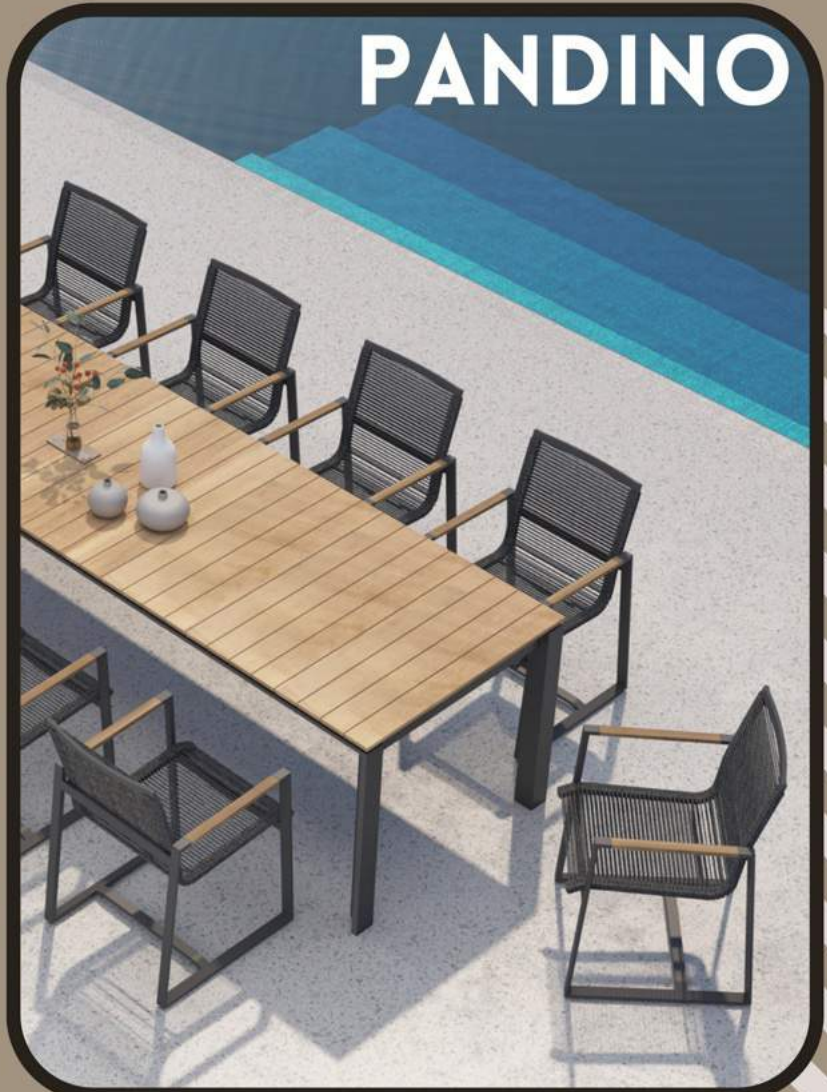

MELBOURNE

€179,-

Specifications:

Height: 86 cm

Width: 57 cm

Arm height: 64 cm

Sitting height: 43 cm

Colours: Anthracite, White

PANDINO

€179,-

Specifications:

Height: 88 cm

Width: 56 cm

Arm height: 65 cm

Sitting height: 47 cm

Colours: Anthracite, White